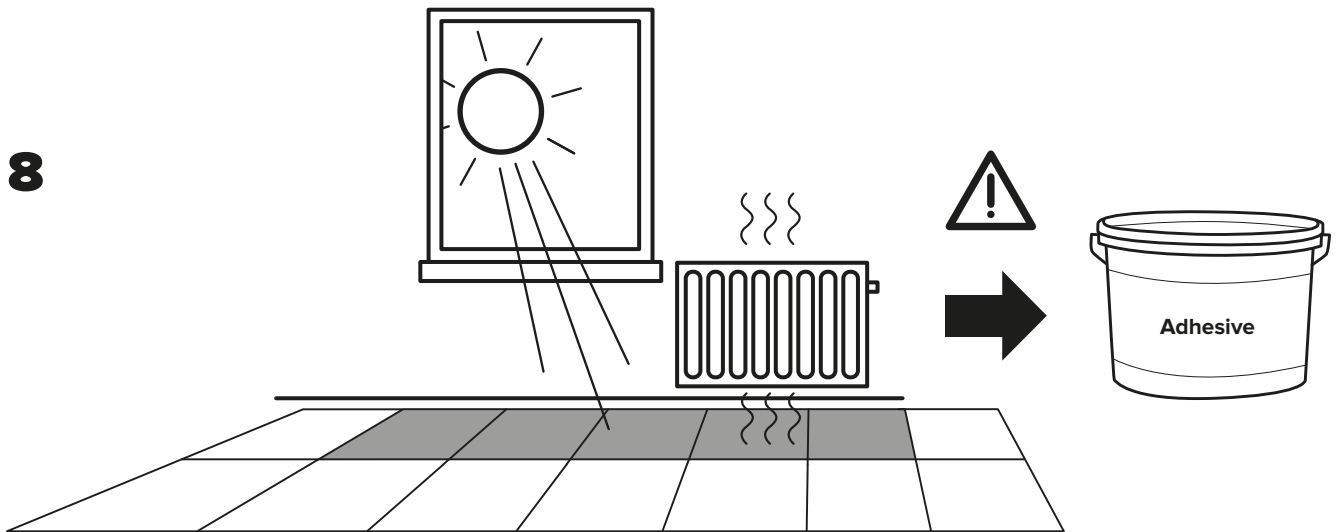

90°

5

6

90°

7

8

Daily cleaning

Dr. Schutz Floor Cleaner R 1000