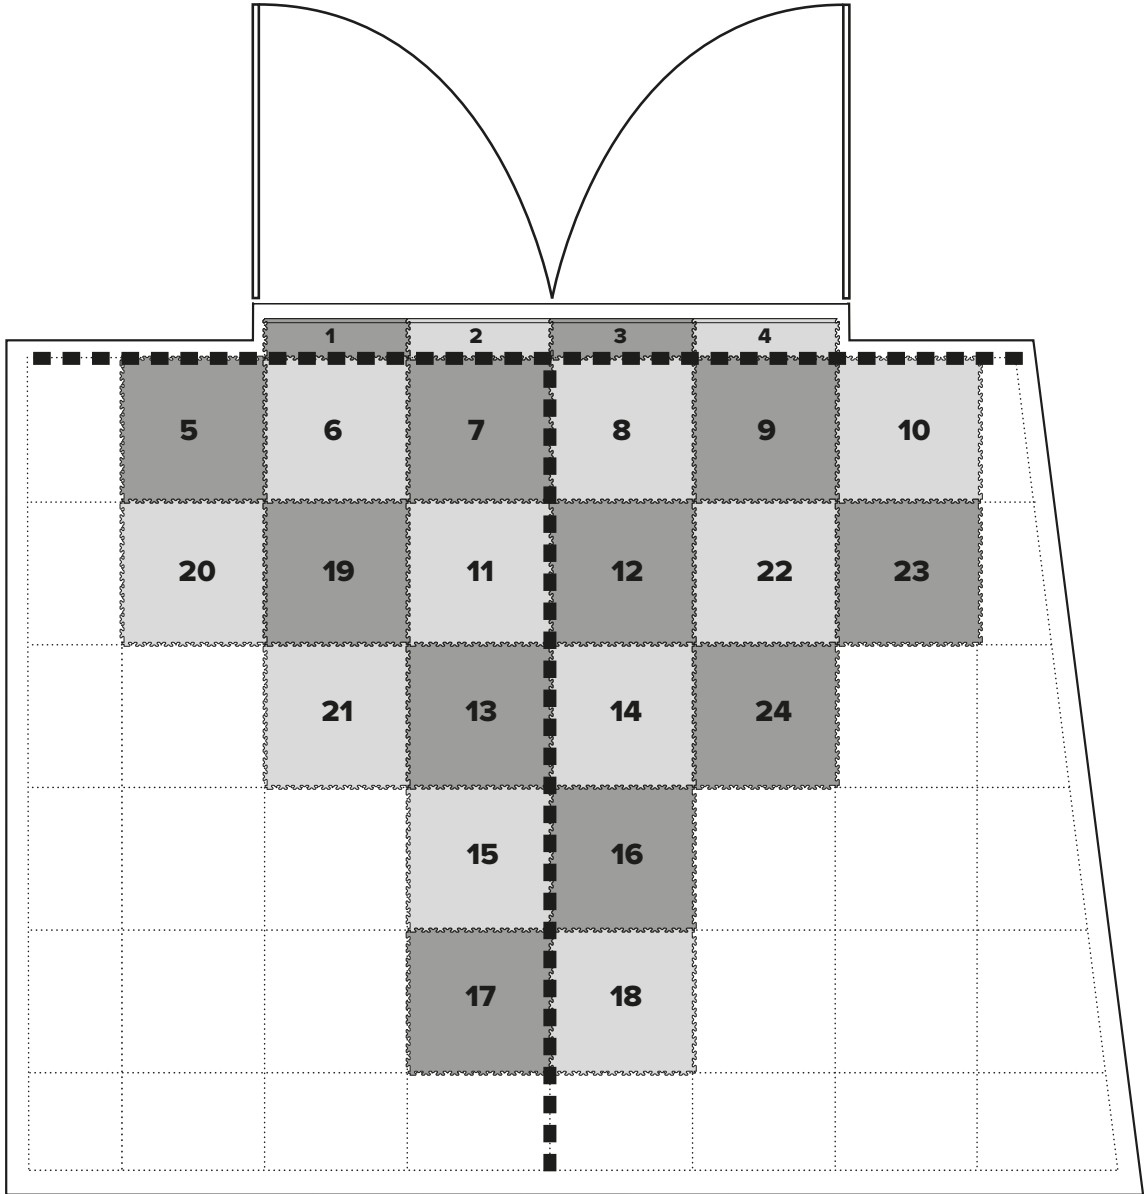

XL

XL

1

2

3

18-26 °C

4

ENTER

90°

5

6

90°

7

8

Daily cleaning

Dr. Schutz Floor Cleaner R 1000