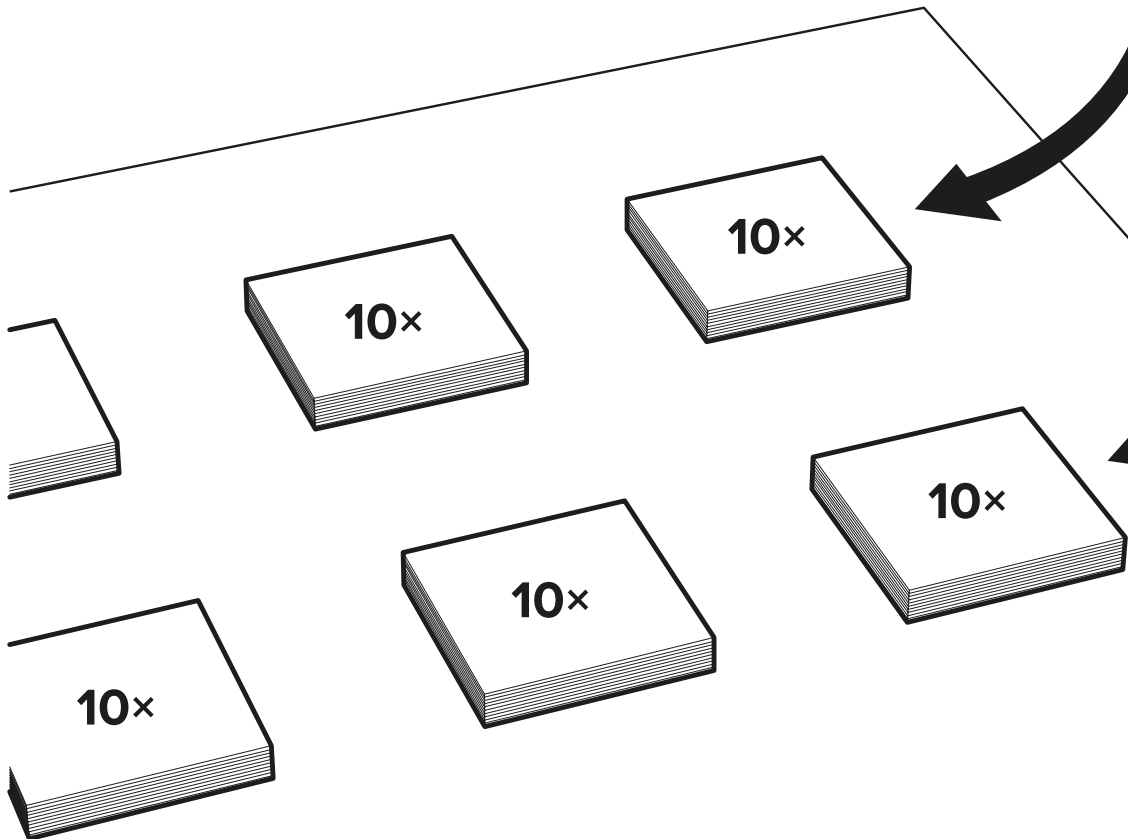

XL

XL

1

2

3

18-26 °C

4

ENTER

90°

5

6

90°

7

8

Daily cleaning

Dr. Schutz Floor Cleaner R 1000