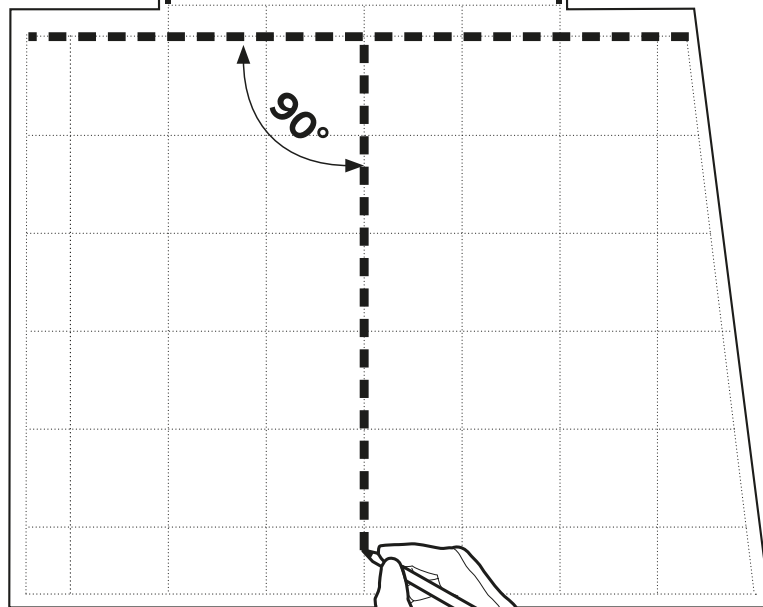

XL

XL

1

2

3

18-26 °C

4

ENTER

90°

5

6

90°

7

8

Daily cleaning

Dr. Schutz Floor Cleaner R 1000