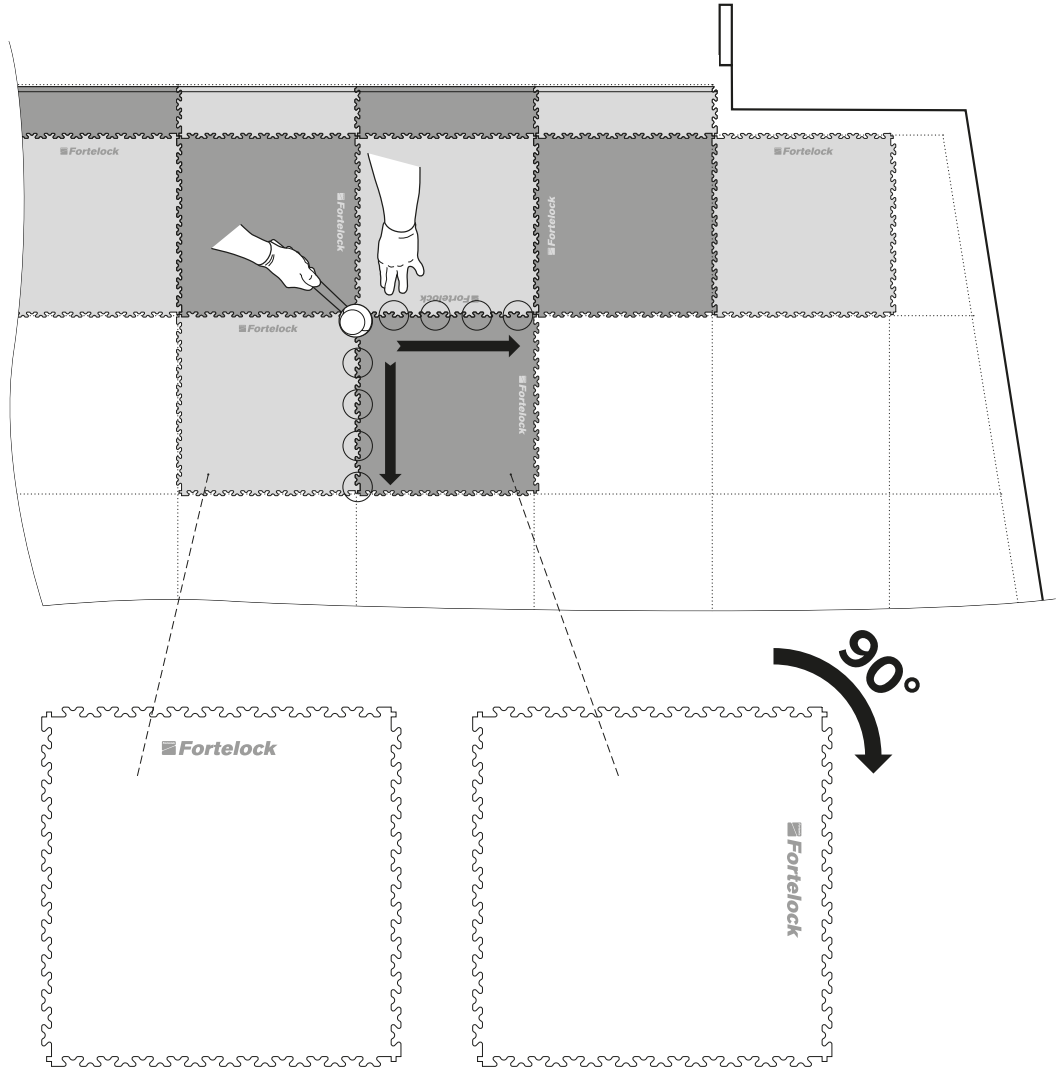

XL

XL

1

2

3

18-26 °C

4

ENTER

90°

5

6

90°

7

8

Daily cleaning

Dr. Schutz Floor Cleaner R 1000