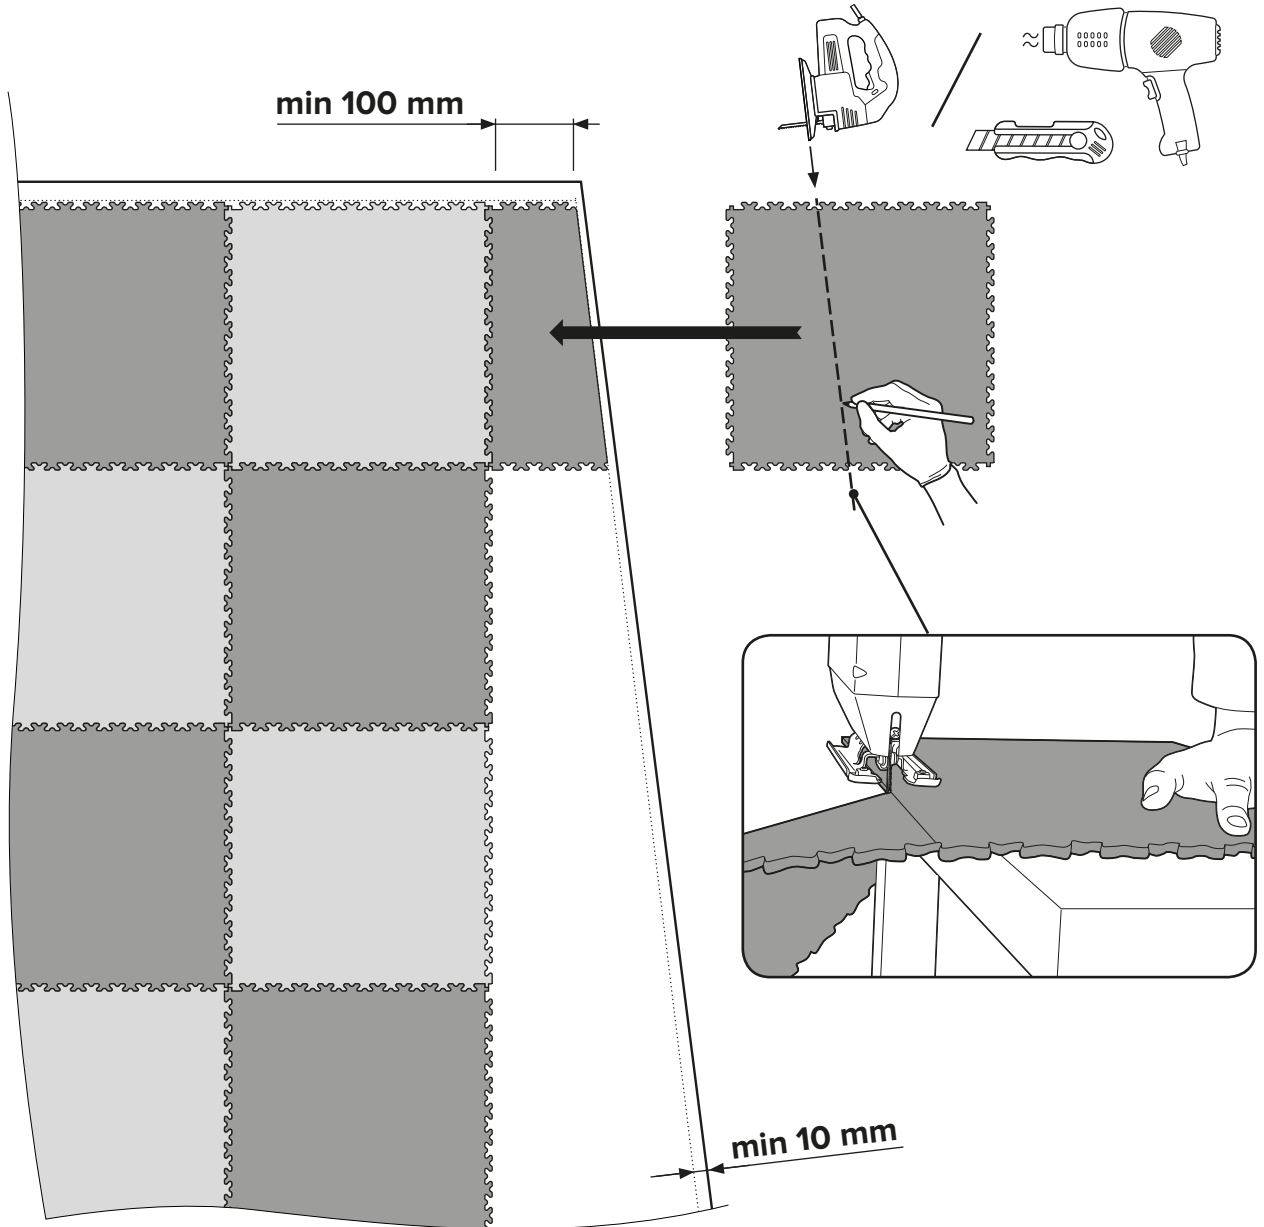

90°

5

6

90°

7

8

Daily cleaning

Dr. Schutz Floor Cleaner R 1000